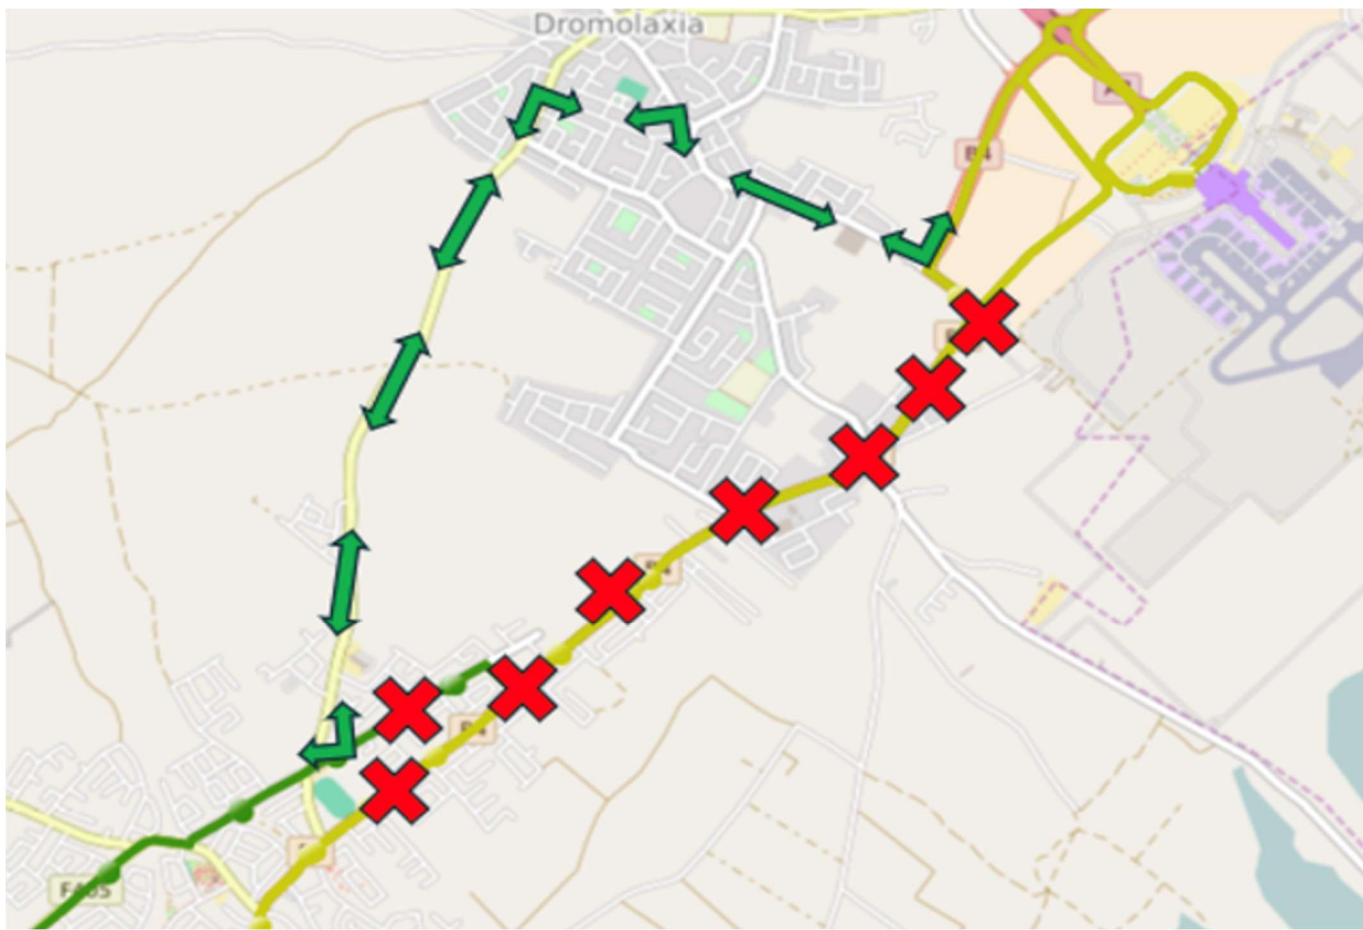

Εισιτήριο για μια νέα εποχή

Διαδρομή 407 και Νυχτερινή Διαδρομή 456/ Route 407 and Night Route 456

ΛΑΡΝΑΚΑ – ΖΥΓΙ / LARNAKA – ZYGI

12	20386	Archiep. Makariou C´ Ave. - 2nd Stop
13	20388	Archiep. Makariou C´ Ave. - Agiou Andronikou
14	20296	Archiep. Makariou C´ Ave. - Georg. Griva Digeni 1
15	20392	Archiep. Makariou C´ Ave. - Geraniou 1
16	20299	Archiep. Makariou C´ Ave. - Galinis
17	20396	Kiti Elementary School 1
18	20398	Kiti High School 1

ΖΥΓΙ – ΛΑΡΝΑΚΑ / ZYGI – LARNAKA

26	20302	Kiti High School 2
27	20301	Kiti Elementary School 2
28	20393	Archiep. Makariou C´ Ave. - Chanion
29	20297	Archiep. Makariou C´ Ave. - Geraniou 2
30	20390	Archiep. Makariou C´ Ave. - Georg. Griva Digeni 2
31	20387	Archiep. Makariou C´ Ave. - Akropoleos
32	20675	Archiep. Makariou C´ Ave. - 1st Stop
33	22138	Eleftherias Avenue - Archiep. Makariou C´ Ave. 1

Εισιτήριο για μια νέα εποχή

publictransport.com.cy

[f @CyprusPublicTransport](https://www.facebook.com/CyprusPublicTransport)

[t @CyprusPT](https://twitter.com/CyprusPT)

[i @cypruspublictransport](https://www.instagram.com/cypruspublictransport)